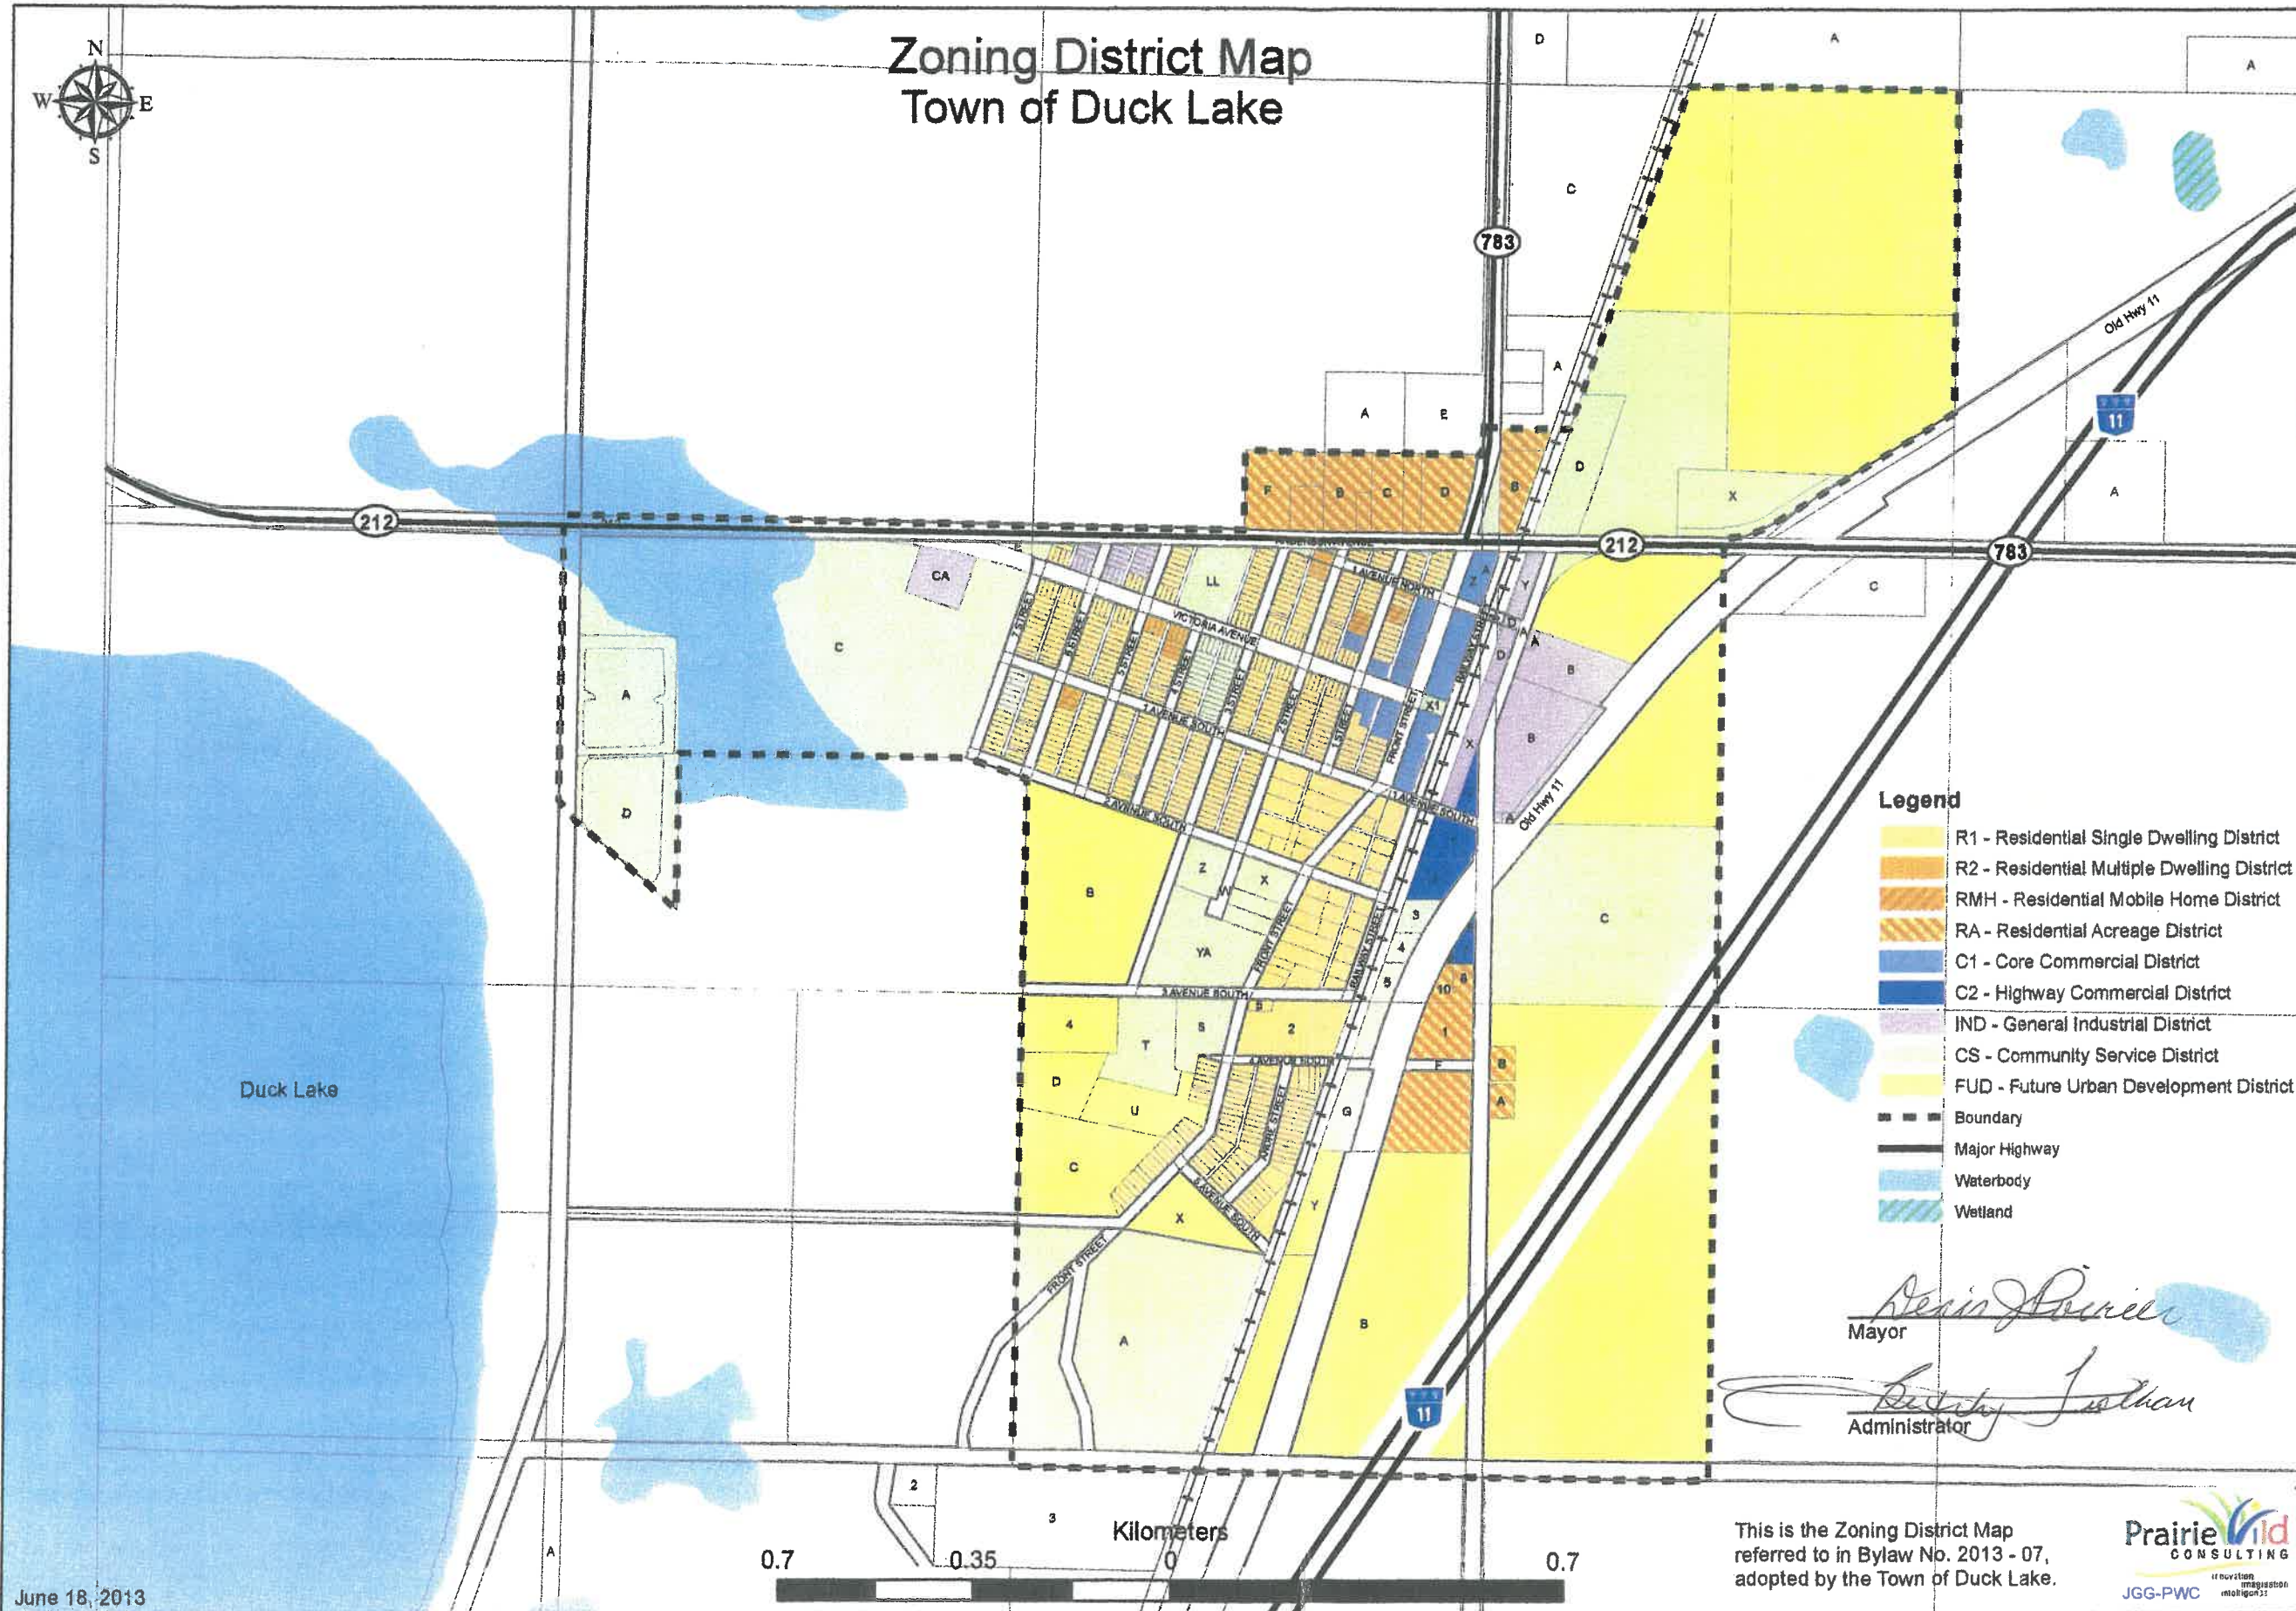

Zoning District Map Town of Duck Lake

Legend

- R1 - Residential Single Dwelling District
- R2 - Residential Multiple Dwelling District
- RMH - Residential Mobile Home District
- RA - Residential Acreage District
- C1 - Core Commercial District
- C2 - Highway Commercial District
- IND - General Industrial District
- CS - Community Service District
- FUD - Future Urban Development District
- Boundary
- Major Highway
- Waterbody
- Wetland

APPROVED
REGINA, SASK.
AUG 16 2016

[Signature]
Assistant Deputy Minister
Ministry of Government Relations

[Signature]
Mayor

[Signature]
Administrator

This is the Zoning District Map referred to in Bylaw No. 2013 - 07, adopted by the Town of Duck Lake.